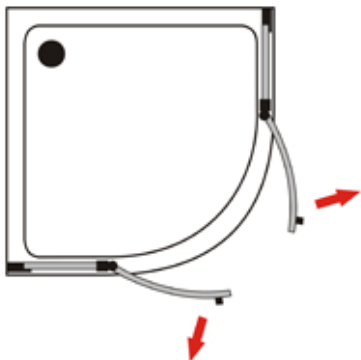

### Specifications:

- 6mm tempered safety glass
- Clear glass
- 2 parts pivot door
- Aluminum frame in chrome
- Shower tray in PMMA/ABS

MODEL	SIZE	CTNS/PCS	20GP	40GP	40HQ
HX139C	120X80X215cm	2	84	169	197

# Quadrant Shower Enclosure With Curved Pivot Door

## MODEL: HX170

Glass cabin size: 80\*80\*185cm

Tray size: 80\*80\*15cm

Glass cabin size: 90\*90\*185cm

Tray size: 90\*90\*15cm

## Specifications:

- 6mm tempered safety glass
- Clear glass
- 2 parts pivot door + 2 parts fixed glass
- Aluminum frame in chrome
- Shower tray in PMMA/ABS

MODEL	SIZE	CTNS/PCS	20GP	40GP	40HQ
HX170	80X80X200cm	2	114	227	265
HX170	90X90X200cm	2			