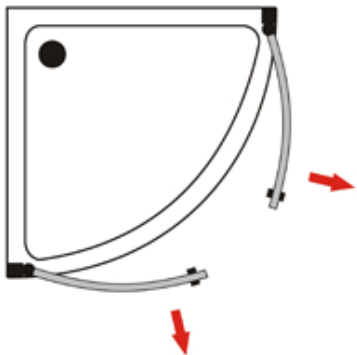

## Specifications:

- 6mm tempered safety glass
- Clear glass
- 2 parts pivot door
- Aluminum frame in chrome
- Shower tray in PMMA/ABS

MODEL	SIZE	CTNS/PCS	20GP	40GP	40HQ
HX109	90X90X200cm	2	111	223	260

# Quadrant Shower Enclosure With Frameless Pivot Door

## MODEL: HX109R

Glass cabin size: 90\*90\*185cm

Tray size: 90\*90\*15cm

### Specifications:

- 6mm tempered safety glass
- Clear glass
- 2 parts pivot door
- Aluminum frame in chrome
- Shower tray in PMMA/ABS

MODEL	SIZE	CTNS/PCS	20GP	40GP	40HQ
HX109R	90X90X200cm	2	81	163	190