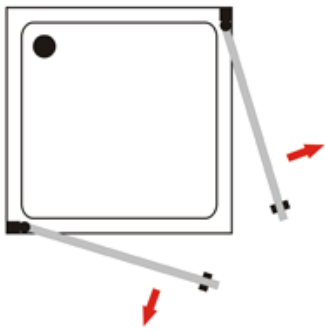

**Quadrant Shower Enclosure  
With Curved Pivot Door**

**Quadrant Shower Enclosure  
With Curved Pivot Door**

# Square Shower Enclosure With Frameless Pivot Door-Corner Entry

## MODEL: HX109

Glass cabin size: 90\*90\*185cm

Tray size: 90\*90\*15cm

## Specifications:

- 6mm tempered safety glass
- Clear glass
- 2 parts pivot door
- Aluminum frame in chrome
- Shower tray in PMMA/ABS

MODEL	SIZE	CTNS/PCS	20GP	40GP	40HQ
HX109	90X90X200cm	2	111	223	260