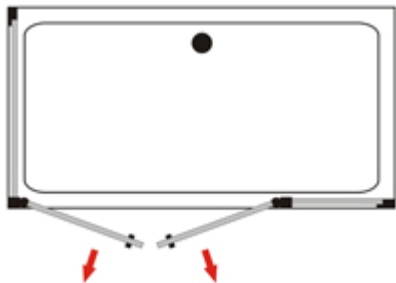

MODEL	SIZE	CTNS/PCS	20GP	40GP	40HQ
HX139C	120X80X215cm	2	84	169	197