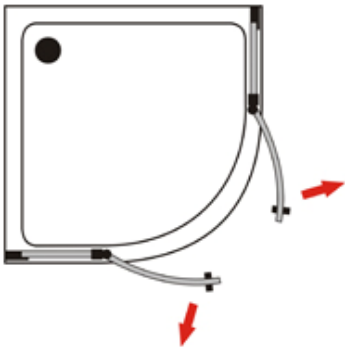

## Specifications:

- 6mm tempered safety glass
- Clear glass
- 2 parts pivot door + 2 parts fixed glass
- Aluminum frame in chrome
- Shower tray in PMMA/ABS

MODEL	SIZE	CTNS/PCS	20GP	40GP	40HQ
HX170	80X80X200cm	2	114	227	265
HX170	90X90X200cm	2			

# Quadrant Shower Enclosure With Curved Pivot Door

## MODEL: HX172

Glass cabin size: 90\*90\*185cm

Tray size: 90\*90\*15cm

## Specifications:

- 6mm tempered safety glass
- Clear glass
- 2 parts pivot door + 2 parts fixed glass
- Aluminum frame in chrome
- Shower tray in PMMA/ABS

MODEL	SIZE	CTNS/PCS	20GP	40GP	40HQ
HX172	90X90X200cm	2	105	210	245