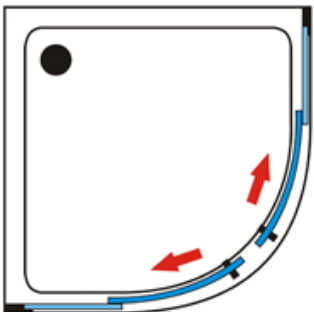

MODEL	SIZE	CTNS/PCS	20GP	40GP	40HQ
HX124	90X90X205cm	3	68	141	165

Corner Entry Shower Enclosure

MODEL: HX125

Glass cabin size: 80*80*190cm

Tray size: 80*80*15cm

Specifications:

- 4mm tempered safety glass for back glass
- 4mm tempered safety glass for fixed/sliding door
- Clear glass
- 2 parts sliding door + 2 parts fixed glass + 2 parts back glass
- Aluminum frame in chrome
- Shower tray in PMMA/ABS
- Hand shower
- Faucet

MODEL	SIZE	CTNS/PCS	20GP	40GP	40HQ
HX125	80X80X205cm	3	75	156	183

Square, Corner Entry Shower Enclosure

MODEL: HX131

Glass cabin size: 90*90*190cm

Tray size: 90*90*15cm

Specifications:

- 4mm tempered safety glass for back glass
- 6mm tempered safety glass for fixed/sliding door
- Clear glass
- 2 parts pivot door + 2 parts fixed glass + 2 parts back glass
- Aluminum frame in chrome
- Shower tray in PMMA/ABS

MODEL	SIZE	CTNS/PCS	20GP	40GP	40HQ
HX131	90X90X205cm	3	77	161	188

Quadrant Shower Enclosure

MODEL: HX180

Glass cabin size: 90*90*195cm

Tray size: 90*90*15cm

Glass cabin size: 100*100*195cm

Tray size: 100*100*15cm

Specifications:

- 6mm tempered safety glass for back glass
- 5mm tempered safety glass for fixed/sliding door
- Clear glass
- 2 parts sliding door + 2 parts fixed glass + 2 parts back glass
- Aluminum frame in chrome
- Shower tray in PMMA/ABS
- Hand shower
- Faucet
- Shelf
- Massage jets