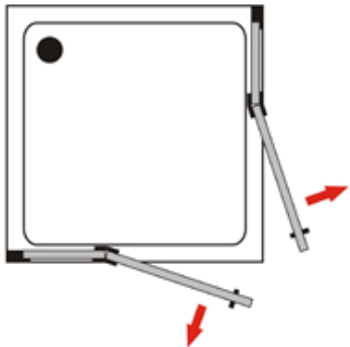

Corner Entry Shower Enclosure

MODEL: BRPS4

Glass cabin size: 80*80*200cm

Glass cabin size: 90*90*200cm

Shower feature:

- Aluminum frame in chrome
- 4mm tempered safety glass for back glass
- 5mm tempered safety glass for fixed/ pivot door clear glass
- 1 parts pivot door + 2 parts fixed glass + 2 parts back glass

MODEL	SIZE	CTNS/PCS	20GP	40GP	40HQ
HX124	90X90X205cm	3	68	141	165

Corner Entry Shower Enclosure

MODEL: HX125

Glass cabin size: 80*80*190cm

Tray size: 80*80*15cm

Specifications:

- 4mm tempered safety glass for back glass
- 4mm tempered safety glass for fixed/sliding door
- Clear glass
- 2 parts sliding door + 2 parts fixed glass + 2 parts back glass
- Aluminum frame in chrome
- Shower tray in PMMA/ABS
- Hand shower
- Faucet

MODEL	SIZE	CTNS/PCS	20GP	40GP	40HQ
HX125	80X80X205cm	3	75	156	183

Square, Corner Entry Shower Enclosure

MODEL: HX131

Glass cabin size: 90*90*190cm

Tray size: 90*90*15cm

Specifications:

- 4mm tempered safety glass for back glass
- 6mm tempered safety glass for fixed/sliding door
- Clear glass
- 2 parts pivot door + 2 parts fixed glass + 2 parts back glass
- Aluminum frame in chrome
- Shower tray in PMMA/ABS

MODEL	SIZE	CTNS/PCS	20GP	40GP	40HQ
HX131	90X90X205cm	3	77	161	188

Quadrant Shower Enclosure

MODEL: HX180

Glass cabin size: 90*90*195cm

Tray size: 90*90*15cm

Glass cabin size: 100*100*195cm

Tray size: 100*100*15cm