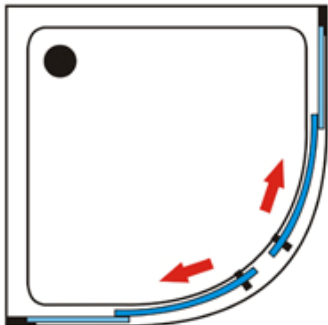

Corner Entry Shower Enclosure

MODEL: BRPS4

Glass cabin size: 80*80*200cm

Glass cabin size: 90*90*200cm

Shower feature:

- Aluminum frame in chrome
- 4mm tempered safety glass for back glass
- 5mm tempered safety glass for fixed/ pivot door clear glass
- 1 parts pivot door + 2 parts fixed glass + 2 parts back glass

Specifications:

01. Hand shower
02. Faucet

Quadrant Shower Enclosure

MODEL: HX122

Glass cabin size: 90*90*190cm

Tray size: 90*90*15cm

Specifications:

- 4mm tempered safety glass for back glass
- 6mm tempered safety glass for fixed/sliding door
- Forsted glass
- 2 parts sliding door + 2 parts fixed glass + 2 parts back glass
- Aluminum frame in chrome
- Shower tray in PMMA/ABS
- Hand shower
- Faucet

MODEL	SIZE	CTNS/PCS	20GP	40GP	40HQ
HX122	90X90X205cm	3	68	141	165

Corner Entry Shower Enclosure

MODEL: HX123

Glass cabin size: 80*80*185cm

Tray size: 80*80*15cm

Specifications:

- 4mm tempered safety glass for back glass
- 6mm tempered safety glass for fixed/sliding door
- Clear glass
- 2 parts sliding door + 2 parts fixed glass + 2 parts back glass
- Aluminum frame in chrome
- Shower tray in PMMA/ABS
- Hand shower
- Faucet

MODEL	SIZE	CTNS/PCS	20GP	40GP	40HQ
HX123	80X80X200cm	3	80	165	194

Double door frameless quad Shower Enclosure

MODEL: HX124

Glass cabin size: 90*90*190cm

Tray size: 90*90*15cm

Specifications:

- 4mm tempered safety glass for back glass
- 6mm tempered safety glass for fixed/sliding door
- Clear glass
- 2 parts pivot door + 2 parts fixed glass + 2 parts back glass
- Aluminum frame in chrome
- Shower tray in PMMA/ABS
- Hand shower
- Faucet