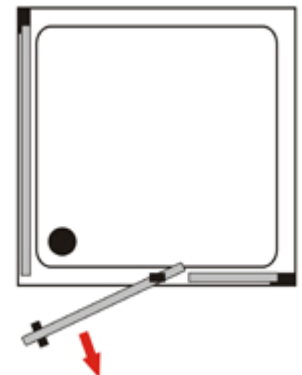

Corner Entry Shower Enclosure

MODEL: BRPS4

Glass cabin size: 80*80*200cm

Glass cabin size: 90*90*200cm

Shower feature:

- Aluminum frame in chrome
- 4mm tempered safety glass for back glass
- 5mm tempered safety glass for fixed/ pivot door clear glass
- 1 parts pivot door + 2 parts fixed glass + 2 parts back glass

Specifications:

01. Hand shower
02. Faucet

Quadrant Shower Enclosure

MODEL: HX122

Glass cabin size: 90*90*190cm

Tray size: 90*90*15cm

Specifications:

- 4mm tempered safety glass for back glass
- 6mm tempered safety glass for fixed/sliding door
- Forsted glass
- 2 parts sliding door + 2 parts fixed glass + 2 parts back glass
- Aluminum frame in chrome
- Shower tray in PMMA/ABS
- Hand shower
- Faucet

MODEL	SIZE	CTNS/PCS	20GP	40GP	40HQ
HX122	90X90X205cm	3	68	141	165

Corner Entry Shower Enclosure

MODEL: HX123

Glass cabin size: 80*80*185cm

Tray size: 80*80*15cm

Specifications:

- 4mm tempered safety glass for back glass
- 6mm tempered safety glass for fixed/sliding door
- Clear glass
- 2 parts sliding door + 2 parts fixed glass + 2 parts back glass
- Aluminum frame in chrome
- Shower tray in PMMA/ABS
- Hand shower
- Faucet

MODEL	SIZE	CTNS/PCS	20GP	40GP	40HQ
HX123	80X80X200cm	3	80	165	194

Double door frameless quad Shower Enclosure

MODEL: HX124

Glass cabin size: 90*90*190cm

Tray size: 90*90*15cm

Specifications:

- 4mm tempered safety glass for back glass
- 6mm tempered safety glass for fixed/sliding door
- Clear glass
- 2 parts pivot door + 2 parts fixed glass + 2 parts back glass
- Aluminum frame in chrome
- Shower tray in PMMA/ABS
- Hand shower
- Faucet