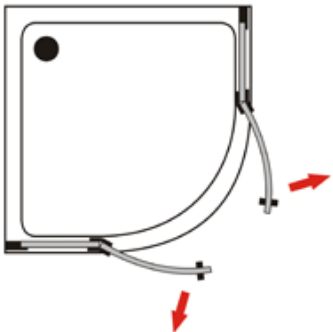

MODEL	SIZE	CTNS/PCS	20GP	40GP	40HQ
HX122	90X90X205cm	3	68	141	165

Corner Entry Shower Enclosure

MODEL: HX123

Glass cabin size: 80*80*185cm

Tray size: 80*80*15cm

Specifications:

- 4mm tempered safety glass for back glass
- 6mm tempered safety glass for fixed/sliding door
- Clear glass
- 2 parts sliding door + 2 parts fixed glass + 2 parts back glass
- Aluminum frame in chrome
- Shower tray in PMMA/ABS
- Hand shower
- Faucet

MODEL	SIZE	CTNS/PCS	20GP	40GP	40HQ
HX123	80X80X200cm	3	80	165	194

Double door frameless quad Shower Enclosure

MODEL: HX124

Glass cabin size: 90*90*190cm

Tray size: 90*90*15cm

Specifications:

- 4mm tempered safety glass for back glass
- 6mm tempered safety glass for fixed/sliding door
- Clear glass
- 2 parts pivot door + 2 parts fixed glass + 2 parts back glass
- Aluminum frame in chrome
- Shower tray in PMMA/ABS
- Hand shower
- Faucet

MODEL	SIZE	CTNS/PCS	20GP	40GP	40HQ
HX124	90X90X205cm	3	68	141	165

Corner Entry Shower Enclosure

MODEL: HX125

Glass cabin size: 80*80*190cm

Tray size: 80*80*15cm

Specifications:

- 4mm tempered safety glass for back glass
- 4mm tempered safety glass for fixed/sliding door
- Clear glass
- 2 parts sliding door + 2 parts fixed glass + 2 parts back glass
- Aluminum frame in chrome
- Shower tray in PMMA/ABS
- Hand shower
- Faucet

MODEL	SIZE	CTNS/PCS	20GP	40GP	40HQ
HX125	80X80X205cm	3	75	156	183

Square, Corner Entry Shower Enclosure

MODEL: HX131

Glass cabin size: 90*90*190cm

Tray size: 90*90*15cm

Specifications:

- 4mm tempered safety glass for back glass
- 6mm tempered safety glass for fixed/sliding door
- Clear glass
- 2 parts pivot door + 2 parts fixed glass + 2 parts back glass
- Aluminum frame in chrome
- Shower tray in PMMA/ABS