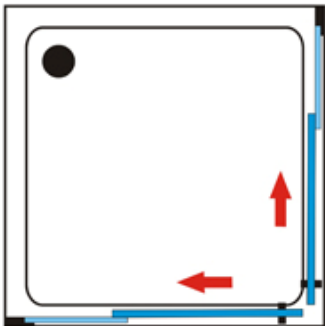

Specifications:

01. Hand shower
02. Faucet

Quadrant Shower Enclosure

MODEL: HX122

Glass cabin size: 90*90*190cm

Tray size: 90*90*15cm

Specifications:

- 4mm tempered safety glass for back glass
- 6mm tempered safety glass for fixed/sliding door
- Forsted glass
- 2 parts sliding door + 2 parts fixed glass + 2 parts back glass
- Aluminum frame in chrome
- Shower tray in PMMA/ABS
- Hand shower
- Faucet

MODEL	SIZE	CTNS/PCS	20GP	40GP	40HQ
HX122	90X90X205cm	3	68	141	165

Corner Entry Shower Enclosure

MODEL: HX123

Glass cabin size: 80*80*185cm

Tray size: 80*80*15cm

Specifications:

- 4mm tempered safety glass for back glass
- 6mm tempered safety glass for fixed/sliding door
- Clear glass
- 2 parts sliding door + 2 parts fixed glass + 2 parts back glass
- Aluminum frame in chrome
- Shower tray in PMMA/ABS
- Hand shower
- Faucet

MODEL	SIZE	CTNS/PCS	20GP	40GP	40HQ
HX123	80X80X200cm	3	80	165	194

Double door frameless quad Shower Enclosure

MODEL: HX124

Glass cabin size: 90*90*190cm

Tray size: 90*90*15cm

Specifications:

- 4mm tempered safety glass for back glass
- 6mm tempered safety glass for fixed/sliding door
- Clear glass
- 2 parts pivot door + 2 parts fixed glass + 2 parts back glass
- Aluminum frame in chrome
- Shower tray in PMMA/ABS
- Hand shower
- Faucet

MODEL	SIZE	CTNS/PCS	20GP	40GP	40HQ
HX124	90X90X205cm	3	68	141	165

Corner Entry Shower Enclosure

MODEL: HX125

Glass cabin size: 80*80*190cm

Tray size: 80*80*15cm

Specifications:

- 4mm tempered safety glass for back glass
- 4mm tempered safety glass for fixed/sliding door
- Clear glass
- 2 parts sliding door + 2 parts fixed glass + 2 parts back glass
- Aluminum frame in chrome
- Shower tray in PMMA/ABS
- Hand shower
- Faucet