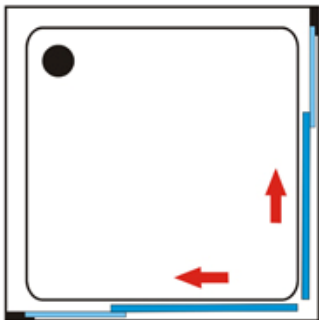

MODEL	SIZE	CTNS/PCS	20GP	40GP	40HQ
HX123	80X80X200cm	3	80	165	194

Double door frameless quad Shower Enclosure

MODEL: HX124

Glass cabin size: 90*90*190cm

Tray size: 90*90*15cm

Specifications:

- 4mm tempered safety glass for back glass
- 6mm tempered safety glass for fixed/sliding door
- Clear glass
- 2 parts pivot door + 2 parts fixed glass + 2 parts back glass
- Aluminum frame in chrome
- Shower tray in PMMA/ABS
- Hand shower
- Faucet

MODEL	SIZE	CTNS/PCS	20GP	40GP	40HQ
HX124	90X90X205cm	3	68	141	165

Corner Entry Shower Enclosure

MODEL: HX125

Glass cabin size: 80*80*190cm

Tray size: 80*80*15cm

Specifications:

- 4mm tempered safety glass for back glass
- 4mm tempered safety glass for fixed/sliding door
- Clear glass
- 2 parts sliding door + 2 parts fixed glass + 2 parts back glass
- Aluminum frame in chrome
- Shower tray in PMMA/ABS
- Hand shower
- Faucet

MODEL	SIZE	CTNS/PCS	20GP	40GP	40HQ
HX125	80X80X205cm	3	75	156	183

Square, Corner Entry Shower Enclosure

MODEL: HX131

Glass cabin size: 90*90*190cm

Tray size: 90*90*15cm

Specifications:

- 4mm tempered safety glass for back glass
- 6mm tempered safety glass for fixed/sliding door
- Clear glass
- 2 parts pivot door + 2 parts fixed glass + 2 parts back glass
- Aluminum frame in chrome
- Shower tray in PMMA/ABS

MODEL	SIZE	CTNS/PCS	20GP	40GP	40HQ
HX131	90X90X205cm	3	77	161	188

Quadrant Shower Enclosure

MODEL: HX180

Glass cabin size: 90*90*195cm

Tray size: 90*90*15cm

Glass cabin size: 100*100*195cm

Tray size: 100*100*15cm