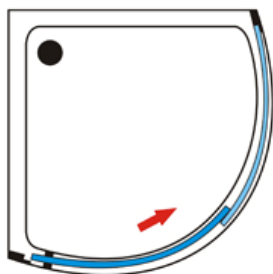

Tray size: 90*90*15cm

Glass cabin size: 80*80*185cm

Tray size: 80*80*15cm

Specifications:

- 4mm tempered safety glass
- Clear glass
- 2 parts sliding door + 2 parts fixed glass
- Aluminum frame in chrome
- Shower tray in PMMA/ABS

Tray size: 90*120*5cm

Specifications:

- 4mm tempered safety glass
- Clear glass
- 2 parts sliding door + 2 parts fixed glass
- Aluminum frame in chrome
- Shower tray in PMMA/ABS

MODEL	SIZE	CTNS/PCS	20GP	40GP	40HQ
BR4004	120X90X190cm	2	147	305	357
BR4004	90X120X190cm	2	147	305	357

Single Door, Side Opening Teardrop Quadrant Shower Enclosure

MODEL: BR4007(R)(L)

Glass cabin size: 90*90*185cm

Tray size: 90*90*15cm

Specifications:

- 4mm tempered safety glass
- Clear glass
- 1 part sliding door + 1 part fixed glass
- Aluminum frame in chrome
- Shower tray in PMMA/ABS

MODEL	SIZE	CTNS/PCS	20GP	40GP	40HQ
BR4007(R)	90X90X200cm	3	73	152	178
BR4007(L)	90x90x200cm	3	73	152	178

Sliding Door Shower Enclosure

MODEL: BR4008

Glass cabin size: 120*80*185cm

Tray size: 120*80*15cm

Specifications: