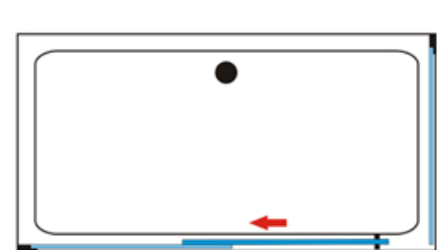

MODEL	SIZE	CTNS/PCS	20GP	40GP	40HQ
BR4008	120X80X200cm	3	80	165	194