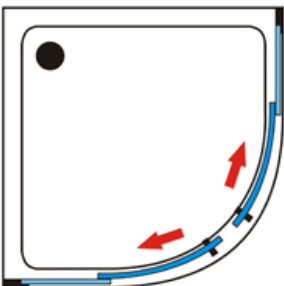

Glass cabin size: 100*100*185cm

Tray size: 100*100*5cm

Specifications:

- 4mm tempered safety glass
- Clear glass
- 2 parts sliding door + 2 parts fixed glass
- Aluminum frame in chrome
- Shower tray in PMMA/ABS

MODEL	SIZE	CTNS/PCS	20GP	40GP	40HQ
BR4001	80X80X190cm	2	254	527	618
BR4001	90X90X190cm	2	200	414	485
BR4001	100x100x190cm	2	175	362	425

Quadrant Shower Enclosure

MODEL: BR4002

Glass cabin size: 90*90*185cm

Tray size: 90*90*15cm

Glass cabin size: 80*80*185cm

Tray size: 80*80*15cm

Specifications:

- 4mm tempered safety glass
- Clear glass
- 2 parts sliding door + 2 parts fixed glass
- Aluminum frame in chrome
- Shower tray in PMMA/ABS

MODEL	SIZE	CTNS/PCS	20GP	40GP	40HQ
BR4002	90X90X200cm				
BR4002	90X90X200cm				

Quadrant Shower Enclosure

MODEL: BR4003

Glass cabin size: 90*90*185cm

Tray size: 90*90*15cm

Specifications:

- 4mm tempered safety glass
- Clear glass
- 2 parts sliding door + 2 parts fixed glass
- Aluminum frame in chrome
- Shower tray in PMMA/ABS