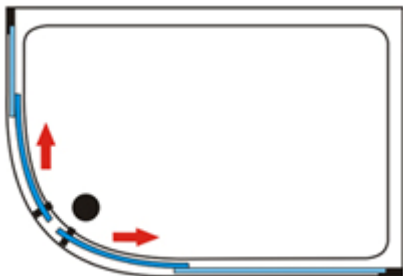

Tray size: 90*90*15cm

Glass cabin size: 80*80*185cm

Tray size: 80*80*15cm

Specifications:

- 4mm tempered safety glass
- Clear glass
- 2 parts sliding door + 2 parts fixed glass
- Aluminum frame in chrome
- Shower tray in PMMA/ABS

MODEL	SIZE	CTNS/PCS	20GP	40GP	40HQ
BR4002	90X90X200cm				
BR4002	90X90X200cm				

Quadrant Shower Enclosure

MODEL: BR4003

Glass cabin size: 90*90*185cm

Tray size: 90*90*15cm

Specifications:

- 4mm tempered safety glass
- Clear glass
- 2 parts sliding door + 2 parts fixed glass
- Aluminum frame in chrome
- Shower tray in PMMA/ABS

MODEL	SIZE	CTNS/PCS	20GP	40GP	40HQ
BR4003	90X90X200cm	2	140	290	340

Double Door Offset Quadrant Shower Enclosure

MODEL: BR4004(R)

Glass cabin size: 120*90*185cm

Tray size: 120*90*5cm

MODEL: BR4004(L)

Glass cabin size: 90*120*185cm

Tray size: 90*120*5cm

Specifications:

- 4mm tempered safety glass
- Clear glass
- 2 parts sliding door + 2 parts fixed glass
- Aluminum frame in chrome
- Shower tray in PMMA/ABS

MODEL	SIZE	CTNS/PCS	20GP	40GP	40HQ
BR4004	120X90X190cm	2	147	305	357
BR4004	90X120X190cm	2	147	305	357