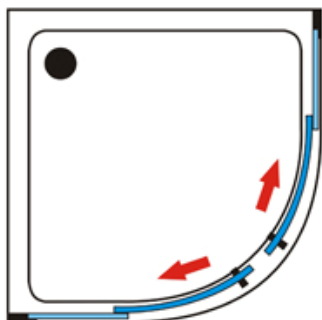

Tray size: 90*120*5cm

Specifications:

- 4mm tempered safety glass
- Clear glass
- 2 parts sliding door + 2 parts fixed glass
- Aluminum frame in chrome
- Shower tray in PMMA/ABS

MODEL	SIZE	CTNS/PCS	20GP	40GP	40HQ
BR4004	120X90X190cm	2	147	305	357
BR4004	90X120X190cm	2	147	305	357

Single Door, Side Opening Teardrop Quadrant Shower Enclosure

MODEL: BR4007(R)(L)

Glass cabin size: 90*90*185cm

Tray size: 90*90*15cm

Specifications:

- 4mm tempered safety glass
- Clear glass
- 1 part sliding door + 1 part fixed glass
- Aluminum frame in chrome
- Shower tray in PMMA/ABS

- 4mm tempered safety glass
- Clear glass
- 1 framed sliding door + 2 framed side panel
- Aluminum frame in chrome
- Shower tray in PMMA/ABS

MODEL	SIZE	CTNS/PCS	20GP	40GP	40HQ
BR4008	120X80X200cm	3	80	165	194

Quadrant Shower Enclosure

MODEL: BR4010

Glass cabin size: 90*90*185cm

Tray size: 90*90*15cm

Specifications:

- 4mm tempered safety glass
- Clear glass
- 2 parts sliding door + 2 parts fixed glass
- Aluminum frame in chrome
- Shower tray in PMMA/ABS