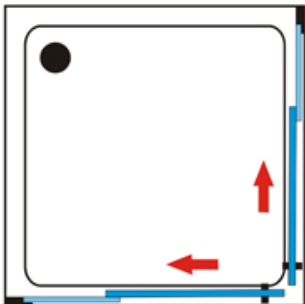

**Sliding Door Shower
Enclosure**

**Quadrant Shower
Enclosure**

Corner Entry Shower Enclosure

MODEL: BR4001

Glass cabin size: 80*80*185cm

Tray size: 80*80*5cm

Glass cabin size: 90*90*185cm

Tray size: 90*90*5cm

Glass cabin size: 100*100*185cm

Tray size: 100*100*5cm

Specifications:

- 4mm tempered safety glass
- Clear glass
- 2 parts sliding door + 2 parts fixed glass
- Aluminum frame in chrome
- Shower tray in PMMA/ABS

Tray size: 90*90*15cm

Glass cabin size: 80*80*185cm

Tray size: 80*80*15cm

Specifications:

- 4mm tempered safety glass
- Clear glass
- 2 parts sliding door + 2 parts fixed glass
- Aluminum frame in chrome
- Shower tray in PMMA/ABS

Tray size: 90*120*5cm

Specifications:

- 4mm tempered safety glass
- Clear glass
- 2 parts sliding door + 2 parts fixed glass
- Aluminum frame in chrome
- Shower tray in PMMA/ABS

MODEL	SIZE	CTNS/PCS	20GP	40GP	40HQ
BR4004	120X90X190cm	2	147	305	357
BR4004	90X120X190cm	2	147	305	357