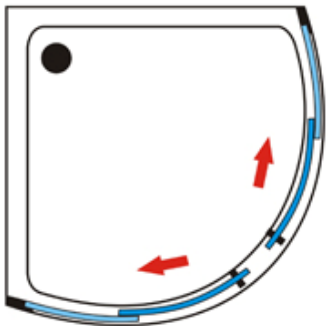

Tray size: 90*90*15cm

Glass cabin size: 80*80*185cm

Tray size: 80*80*15cm

Specifications:

- 4mm tempered safety glass
- Clear glass
- 2 parts sliding door + 2 parts fixed glass
- Aluminum frame in chrome
- Shower tray in PMMA/ABS

MODEL	SIZE	CTNS/PCS	20GP	40GP	40HQ
BR4002	90X90X200cm				
BR4002	90X90X200cm				

Quadrant Shower Enclosure

MODEL: BR4003

Glass cabin size: 90*90*185cm

Tray size: 90*90*15cm

Specifications:

- 4mm tempered safety glass
- Clear glass
- 2 parts sliding door + 2 parts fixed glass
- Aluminum frame in chrome
- Shower tray in PMMA/ABS

MODEL	SIZE	CTNS/PCS	20GP	40GP	40HQ
BR4003	90X90X200cm	2	140	290	340

Double Door Offset Quadrant Shower Enclosure

MODEL: BR4004(R)

Glass cabin size: 120*90*185cm

Tray size: 120*90*5cm

MODEL: BR4004(L)

Glass cabin size: 90*120*185cm

Tray size: 90*120*5cm

Specifications:

- 4mm tempered safety glass
- Clear glass
- 2 parts sliding door + 2 parts fixed glass
- Aluminum frame in chrome
- Shower tray in PMMA/ABS

MODEL	SIZE	CTNS/PCS	20GP	40GP	40HQ
BR4004	120X90X190cm	2	147	305	357
BR4004	90X120X190cm	2	147	305	357