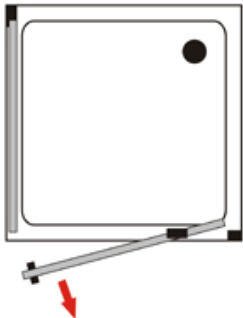

Square Shower Enclosure with Pivot Door and Side Panel

MODEL: HX150C

SIZE: 80*80*200cm

Specifications:

- 5mm tempered safety glass
- Clear glass
- 1 framed pivot door + 1 framed side panel
- Aluminum frame in chrome
- Shower tray in PMMA/ABS

Dimension	Volume(cbm)
Glass part: 800*800*1850mm	0.11cbm/pc
Shower tray: 800*800*150mm	0.13cbm/pc

Square Shower Enclosure with Pivot Door and Side Panel

MODEL: HX151C

SIZE: 80*80*200cm

Specifications:

- 4mm tempered safety glass
- Clear glass
- 1 framed pivot door + 1 framed side panel
- Aluminum frame in chrome effect
- Shower tray in PMMA/ABS

Dimension	Volume(cbm)
Glass part: 800*800*1850mm	0.11cbm/pc
Shower tray: 800*800*150mm	0.13cbm/pc

Square Shower Enclosure with Pivot Door and Side Panel

MODEL: HX151

SIZE: 80*80*200cm

Specifications:

- 4mm tempered glass
- Aluminum frame in white

Framed Three Parts Sliding Door

MODEL: HX152

SIZE: 90*185cm

Specifications:

- 4mm tempered safety glass
- Clear glass
- 3 parts sliding door
- Aluminum frame in white powder coating

Dimension	Volume(cbm)
Glass part: 900*1850mm	0.07cbm/pc