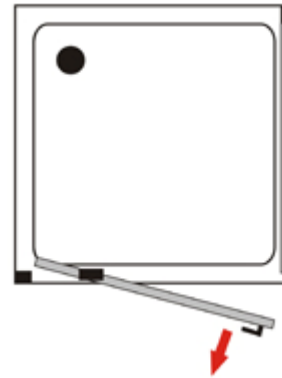

Dimension	Volume(cbm)
Glass part: 800*800*1850mm	0.11cbm/pc
Shower tray: 800*800*150mm	0.13cbm/pc

Square Shower Enclosure with Pivot Door and Side Panel

MODEL: HX151C

SIZE: 80*80*200cm

Specifications:

- 4mm tempered safety glass
- Clear glass
- 1 framed pivot door + 1 framed side panel
- Aluminum frame in chrome effect
- Shower tray in PMMA/ABS

Dimension	Volume(cbm)
Glass part: 800*800*1850mm	0.11cbm/pc
Shower tray: 800*800*150mm	0.13cbm/pc

Square Shower Enclosure with Pivot Door and Side Panel

MODEL: HX151

SIZE: 80*80*200cm

Specifications:

- 4mm tempered glass
- Aluminum frame in white

Framed Three Parts Sliding Door

MODEL: HX152

SIZE: 90*185cm

Specifications:

- 4mm tempered safety glass
- Clear glass
- 3 parts sliding door
- Aluminum frame in white powder coating

Dimension	Volume(cbm)
Glass part: 900*1850mm	0.07cbm/pc

Square Shower Enclosure with Three Parts Sliding Door and Side Panel

MODEL: HX152T

SIZE: 90*90*200cm

Specifications:

- 4mm tempered safety glass
- Clear glass
- 3 parts framed sliding door + 1 framed side panel
- Aluminum frame in chrome effect
- Aluminum tubular handle bar in chrome plated
- Shower tray in PMMA/ABS