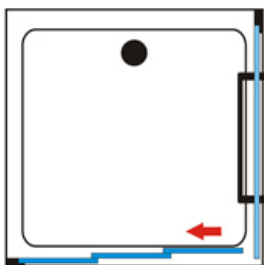

Dimension	Volume(cbm)
Glass part: 800*800*1850mm	0.11cbm/pc
Shower tray: 800*800*150mm	0.13cbm/pc

Square Shower Enclosure with Pivot Door and Side Panel

MODEL: HX151C

SIZE: 80*80*200cm

Specifications:

- 4mm tempered safety glass
- Clear glass
- 1 framed pivot door + 1 framed side panel
- Aluminum frame in chrome effect
- Shower tray in PMMA/ABS

Dimension	Volume(cbm)
Glass part: 800*800*1850mm	0.11cbm/pc
Shower tray: 800*800*150mm	0.13cbm/pc

Square Shower Enclosure with Pivot Door and Side Panel

MODEL: HX151

SIZE: 80*80*200cm

Specifications:

- 4mm tempered glass
- Aluminum frame in white

Square Shower Enclosure with Three Parts Sliding Door and Side Panel

MODEL: HX152T

SIZE: 90*90*200cm

Specifications:

- 4mm tempered safety glass
- Clear glass
- 3 parts framed sliding door + 1 framed side panel
- Aluminum frame in chrome effect
- Aluminum tubular handle bar in chrome plated
- Shower tray in PMMA/ABS

Dimension	Volume(cbm)
Glass part: 900*900*1850mm	0.19cbm/pc
Shower tray: 900*900*150mm	0.14cbm/pc

Square Shower Enclosure with Sliding Door and Side Panel

MODEL: HX153C+164C

SIZE: 120*80*200cm

Specifications: