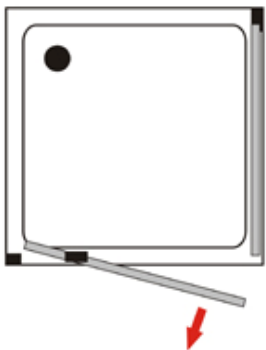

Square Shower Enclosure with Pivot Door and Side Panel

MODEL: HX150C

SIZE: 80*80*200cm

Specifications:

- 5mm tempered safety glass
- Clear glass
- 1 framed pivot door + 1 framed side panel
- Aluminum frame in chrome
- Shower tray in PMMA/ABS

Dimension	Volume(cbm)
Glass part: 800*800*1850mm	0.11cbm/pc
Shower tray: 800*800*150mm	0.13cbm/pc

Square Shower Enclosure with Pivot Door and Side Panel

MODEL: HX151C

SIZE: 80*80*200cm

Specifications:

- 4mm tempered safety glass
- Clear glass
- 1 framed pivot door + 1 framed side panel
- Aluminum frame in chrome effect
- Shower tray in PMMA/ABS

Dimension	Volume(cbm)
Glass part: 800*800*1850mm	0.11cbm/pc
Shower tray: 800*800*150mm	0.13cbm/pc

Square Shower Enclosure with Pivot Door and Side Panel

MODEL: HX151

SIZE: 80*80*200cm

Specifications:

- 4mm tempered glass
- Aluminum frame in white

Framed Three Parts Sliding Door

MODEL: HX152

SIZE: 90*185cm

Specifications:

- 4mm tempered safety glass
- Clear glass
- 3 parts sliding door
- Aluminum frame in white powder coating

Dimension	Volume(cbm)
Glass part: 900*1850mm	0.07cbm/pc