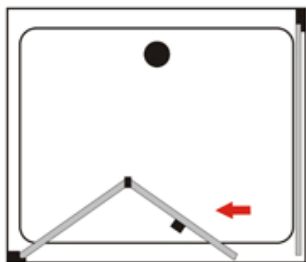

- 4mm tempered safety glass
- Clear glass
- framed sliding door + framed side panel
- Aluminum frame in chrome effect
- Shower tray in PMMA/ABS

Dimension	Volume(cbm)
Glass part: 1200*800*1850mm	0.10cbm/pc
Shower tray: 1200*800*150mm	0.18cbm/pc

Square Shower Enclosure with Folded Door and Slide Panel

MODEL: HX163+164

SIZE: 80*80*200cm

Specifications:

- 4mm tempered safety glass
- Clear glass
- 1 folded door + 1 framed side panel
- Aluminum frame in chrome effect
- Shower tray in PMMA/ABS

Dimension	Volume(cbm)
Glass part: 800*800*1850mm	0.11cbm/pc
Shower tray: 800*800*150mm	

Framed Two Parts Sliding Door

MODEL: PF001

SIZE: 120*190cm

Specifications:

- 6mm tempered safety glass
- Clear glass
- 2 parts sliding door
- Aluminum frame in white powder coating
- Aluminum handle bar in chrome plated

Dimension	Volume(cbm)
Glass part: 1200*1900mm	0.11cbm/pc

Framed Sliding Door and Fixed Panel

MODEL: PF002

SIZE: 120*190cm

Specifications:

- 8mm tempered safety glass
- Clear glass
- 1 part sliding door + 1 fixed panel
- Aluminum frame in white powder coating
- Aluminum handle bar in chrome plated