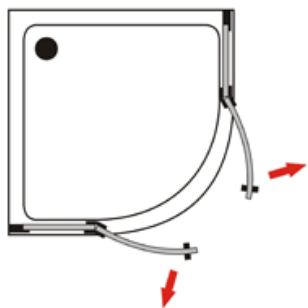

Dimension	Volume(cbm)
Glass part: 90*90*185cm	0.12cbm/pc
Shower tray: 90*90*5cm	0.08cbm/pc

Square Shower Enclosure with Pivot Door, Corner Entry

MODEL: HX524

SIZE: 90*90*195cm

Specifications:

- 8mm tempered safety glass
- Clear glass
- Aluminum frame in chrome effect
- Aluminum tubular supporting arms in chrome plated
- Zinc alloy hinges in chrome plated
- Shower tray in PMMA&ABS

Dimension	Volume(cbm)
Glass part: 90*90*190cm	0.21cbm/pc
Shower tray: 90*90*5cm	0.08cbm/pc

Halfround Shower Enclosure with Pivot Door

MODEL: HX525

SIZE: 90*90*190cm

Specifications:

- 8mm tempered safety glass
- Clear glass
- Aluminum frame in chrome effect
- Aluminum tubular supporting arms in chrome plated
- Zinc alloy hinges in chrome plated
- Shower tray in PMMA&ABS

Dimension	Volume(cbm)
Glass part: 90*90*185cm	0.26cbm/pc
Shower tray: 90*90*5cm	0.08cbm/pc

Quadrant Shower Enclosure with Curved Pivot Door

MODEL: HX526

SIZE: 90*90*190cm

Specifications:

- 8mm tempered safety glass
- Clear glass
- Aluminum frame in chrome effect
- Brass tubular supporting arms in chrome plated
- Zinc alloy hinges in chrome plated
- Shower tray in PMMA&ABS

Dimension	Volume(cbm)
Glass part: 90*90*185cm	0.10cbm/pc
Shower tray: 90*90*5cm	0.08cbm/pc

Shower Enclosure with Curved Pivot Door

MODEL: HX527

SIZE: 120*90*185cm

Specifications:

- 8mm tempered safety glass
- Clear glass
- Aluminum frame in chrome effect
- Brass tubular supporting arms in chrome plated
- Zinc alloy hinges in chrome plated