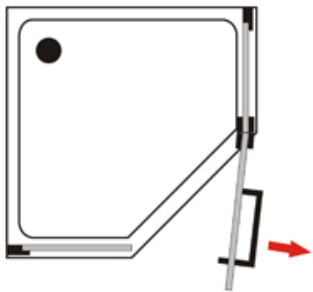

Pentagonal Shower Enclosure with Pivot Door

MODEL: HX508

Glass cabin size: 80*80*185cm

Specifications:

- 8mm tempered safety glass
- Clear glass
- Aluminum frame in white powder coating
- Brass tubular supporting arms in chrome plated
- Zinc alloy hinges in chrome plated
- Stainless steel handle bar
- Shower tray in PMMA&ABS

Dimension	Volume(cbm)
Glass part: 90*90*185cm	0.10cbm/pc
Shower tray: 90*90*15cm	0.14cbm/pc

Pentagonal Shower Enclosure with Pivot Door

MODEL: HX510(R)

SIZE: 85*120*200cm

MODEL: HX511(L)

SIZE: 120*85*200cm

Dimension	Volume(cbm)
Glass part: 85*120*185cm	0.10cbm/pc
Shower tray: 85*120*15cm	0.19cbm/pc

Square Shower Enclosure with Pivot Door, Corner entry

MODEL: HX523

SIZE: 90*90*190cm

Specifications:

- 8mm tempered safety glass
- Clear glass
- Aluminum frame in chrome effect
- Brass tubular supporting arms in chrome plated
- Zinc alloy hinges in chrome plated
- Shower tray in PMMA&ABS

Dimension	Volume(cbm)
Glass part: 90*90*185cm	0.12cbm/pc
Shower tray: 90*90*5cm	0.08cbm/pc

Square Shower Enclosure with Pivot Door, Corner Entry

MODEL: HX524

SIZE: 90*90*195cm

Specifications:

- 8mm tempered safety glass
- Clear glass
- Aluminum frame in chrome effect
- Aluminum tubular supporting arms in chrome plated
- Zinc alloy hinges in chrome plated
- Shower tray in PMMA&ABS