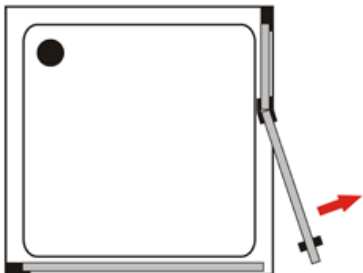

Dimension	Volume(cbm)
Glass part: 85*120*185cm	0.10cbm/pc
Shower tray: 85*120*15cm	0.19cbm/pc

Square Shower Enclosure with Pivot Door, Corner entry

MODEL: HX523

SIZE: 90*90*190cm

Specifications:

- 8mm tempered safety glass
- Clear glass
- Aluminum frame in chrome effect
- Brass tubular supporting arms in chrome plated
- Zinc alloy hinges in chrome plated
- Shower tray in PMMA&ABS

Dimension	Volume(cbm)
Glass part: 90*90*185cm	0.12cbm/pc
Shower tray: 90*90*5cm	0.08cbm/pc

Square Shower Enclosure with Pivot Door, Corner Entry

MODEL: HX524

SIZE: 90*90*195cm

Specifications:

- 8mm tempered safety glass
- Clear glass
- Aluminum frame in chrome effect
- Aluminum tubular supporting arms in chrome plated
- Zinc alloy hinges in chrome plated
- Shower tray in PMMA&ABS

Dimension	Volume(cbm)
Glass part: 90*90*190cm	0.21cbm/pc
Shower tray: 90*90*5cm	0.08cbm/pc

Halfround Shower Enclosure with Pivot Door

MODEL: HX525

SIZE: 90*90*190cm

Specifications:

- 8mm tempered safety glass
- Clear glass
- Aluminum frame in chrome effect
- Aluminum tubular supporting arms in chrome plated
- Zinc alloy hinges in chrome plated
- Shower tray in PMMA&ABS

Dimension	Volume(cbm)
Glass part: 90*90*185cm	0.26cbm/pc
Shower tray: 90*90*5cm	0.08cbm/pc

Quadrant Shower Enclosure with Curved Pivot Door

MODEL: HX526

SIZE: 90*90*190cm

Specifications:

- 8mm tempered safety glass
- Clear glass
- Aluminum frame in chrome effect
- Brass tubular supporting arms in chrome plated
- Zinc alloy hinges in chrome plated
- Shower tray in PMMA&ABS