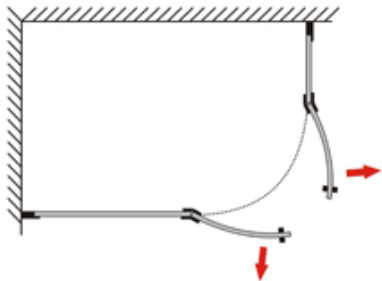

Dimension	Volume(cbm)
Glass part: 90*90*190cm	0.21cbm/pc
Shower tray: 90*90*5cm	0.08cbm/pc

Halfround Shower Enclosure with Pivot Door

MODEL: HX525

SIZE: 90*90*190cm

Specifications:

- 8mm tempered safety glass
- Clear glass
- Aluminum frame in chrome effect
- Aluminum tubular supporting arms in chrome plated
- Zinc alloy hinges in chrome plated
- Shower tray in PMMA&ABS

Dimension	Volume(cbm)
Glass part: 90*90*185cm	0.26cbm/pc
Shower tray: 90*90*5cm	0.08cbm/pc

Quadrant Shower Enclosure with Curved Pivot Door

MODEL: HX526

SIZE: 90*90*190cm

Specifications:

- 8mm tempered safety glass
- Clear glass
- Aluminum frame in chrome effect
- Brass tubular supporting arms in chrome plated
- Zinc alloy hinges in chrome plated
- Shower tray in PMMA&ABS

Dimension	Volume(cbm)
Glass part: 90*90*185cm	0.10cbm/pc
Shower tray: 90*90*5cm	0.08cbm/pc

Shower Enclosure with Curved Pivot Door

MODEL: HX527

SIZE: 120*90*185cm

Specifications:

- 8mm tempered safety glass
- Clear glass
- Aluminum frame in chrome effect
- Brass tubular supporting arms in chrome plated
- Zinc alloy hinges in chrome plated

Dimension	Volume(cbm)
Glass part: 120*90*185cm	0.24cbm/pc