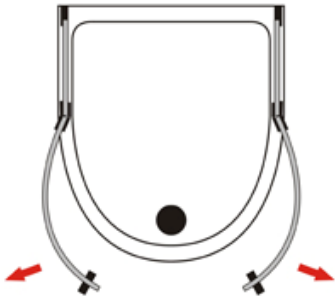

Dimension	Volume(cbm)
Glass part: 90*90*185cm	0.12cbm/pc
Shower tray: 90*90*5cm	0.08cbm/pc

Square Shower Enclosure with Pivot Door, Corner Entry

MODEL: HX524

SIZE: 90*90*195cm

Specifications:

- 8mm tempered safety glass
- Clear glass
- Aluminum frame in chrome effect
- Aluminum tubular supporting arms in chrome plated
- Zinc alloy hinges in chrome plated
- Shower tray in PMMA&ABS

Dimension	Volume(cbm)
Glass part: 90*90*190cm	0.21cbm/pc
Shower tray: 90*90*5cm	0.08cbm/pc

Halfround Shower Enclosure with Pivot Door

MODEL: HX525

SIZE: 90*90*190cm

Specifications:

- 8mm tempered safety glass
- Clear glass
- Aluminum frame in chrome effect
- Aluminum tubular supporting arms in chrome plated
- Zinc alloy hinges in chrome plated
- Shower tray in PMMA&ABS

Dimension	Volume(cbm)
Glass part: 90*90*185cm	0.26cbm/pc
Shower tray: 90*90*5cm	0.08cbm/pc

Quadrant Shower Enclosure with Curved Pivot Door

MODEL: HX526

SIZE: 90*90*190cm

Specifications:

- 8mm tempered safety glass
- Clear glass
- Aluminum frame in chrome effect
- Brass tubular supporting arms in chrome plated
- Zinc alloy hinges in chrome plated
- Shower tray in PMMA&ABS

Dimension	Volume(cbm)
Glass part: 90*90*185cm	0.10cbm/pc
Shower tray: 90*90*5cm	0.08cbm/pc

Shower Enclosure with Curved Pivot Door

MODEL: HX527

SIZE: 120*90*185cm

Specifications:

- 8mm tempered safety glass
- Clear glass
- Aluminum frame in chrome effect
- Brass tubular supporting arms in chrome plated
- Zinc alloy hinges in chrome plated