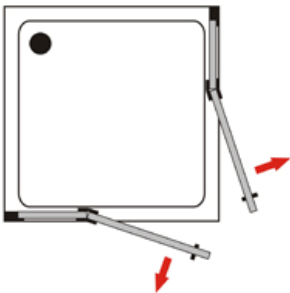

Dimension	Volume(cbm)
Glass part: 90*90*185cm	0.10cbm/pc
Shower tray: 90*90*15cm	0.14cbm/pc

Pentagonal Shower Enclosure with Pivot Door

MODEL: HX510(R)

SIZE: 85*120*200cm

MODEL: HX511(L)

SIZE: 120*85*200cm

Dimension	Volume(cbm)
Glass part: 85*120*185cm	0.10cbm/pc
Shower tray: 85*120*15cm	0.19cbm/pc

Square Shower Enclosure with Pivot Door, Corner entry

MODEL: HX523

SIZE: 90*90*190cm

Specifications:

- 8mm tempered safety glass
- Clear glass
- Aluminum frame in chrome effect
- Brass tubular supporting arms in chrome plated
- Zinc alloy hinges in chrome plated
- Shower tray in PMMA&ABS

Dimension	Volume(cbm)
Glass part: 90*90*185cm	0.12cbm/pc
Shower tray: 90*90*5cm	0.08cbm/pc

Square Shower Enclosure with Pivot Door, Corner Entry

MODEL: HX524

SIZE: 90*90*195cm

Specifications:

- 8mm tempered safety glass
- Clear glass
- Aluminum frame in chrome effect
- Aluminum tubular supporting arms in chrome plated
- Zinc alloy hinges in chrome plated
- Shower tray in PMMA&ABS

Dimension	Volume(cbm)
Glass part: 90*90*190cm	0.21cbm/pc
Shower tray: 90*90*5cm	0.08cbm/pc

Halfround Shower Enclosure with Pivot Door

MODEL: HX525

SIZE: 90*90*190cm

Specifications:

- 8mm tempered safety glass
- Clear glass
- Aluminum frame in chrome effect
- Aluminum tubular supporting arms in chrome plated
- Zinc alloy hinges in chrome plated
- Shower tray in PMMA&ABS