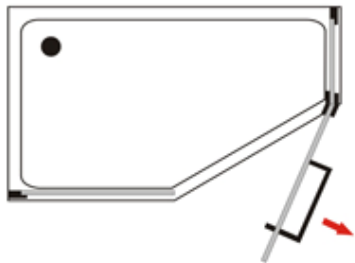

Dimension	Volume(cbm)
Glass part: 90*90*185cm	0.10cbm/pc
Shower tray: 90*90*15cm	0.14cbm/pc

Pentagonal Shower Enclosure with Pivot Door

MODEL: HX510(R)

SIZE: 85*120*200cm

MODEL: HX511(L)

SIZE: 120*85*200cm

Dimension	Volume(cbm)
Glass part: 85*120*185cm	0.10cbm/pc
Shower tray: 85*120*15cm	0.19cbm/pc

Square Shower Enclosure with Pivot Door, Corner entry

MODEL: HX523

SIZE: 90*90*190cm

Specifications:

- 8mm tempered safety glass
- Clear glass
- Aluminum frame in chrome effect
- Brass tubular supporting arms in chrome plated
- Zinc alloy hinges in chrome plated
- Shower tray in PMMA&ABS

Dimension	Volume(cbm)
Glass part: 90*90*185cm	0.12cbm/pc
Shower tray: 90*90*5cm	0.08cbm/pc

Square Shower Enclosure with Pivot Door, Corner Entry

MODEL: HX524

SIZE: 90*90*195cm

Specifications:

- 8mm tempered safety glass
- Clear glass
- Aluminum frame in chrome effect
- Aluminum tubular supporting arms in chrome plated
- Zinc alloy hinges in chrome plated
- Shower tray in PMMA&ABS

Dimension	Volume(cbm)
Glass part: 90*90*190cm	0.21cbm/pc
Shower tray: 90*90*5cm	0.08cbm/pc

Halfround Shower Enclosure with Pivot Door

MODEL: HX525

SIZE: 90*90*190cm

Specifications:

- 8mm tempered safety glass
- Clear glass
- Aluminum frame in chrome effect
- Aluminum tubular supporting arms in chrome plated
- Zinc alloy hinges in chrome plated
- Shower tray in PMMA&ABS